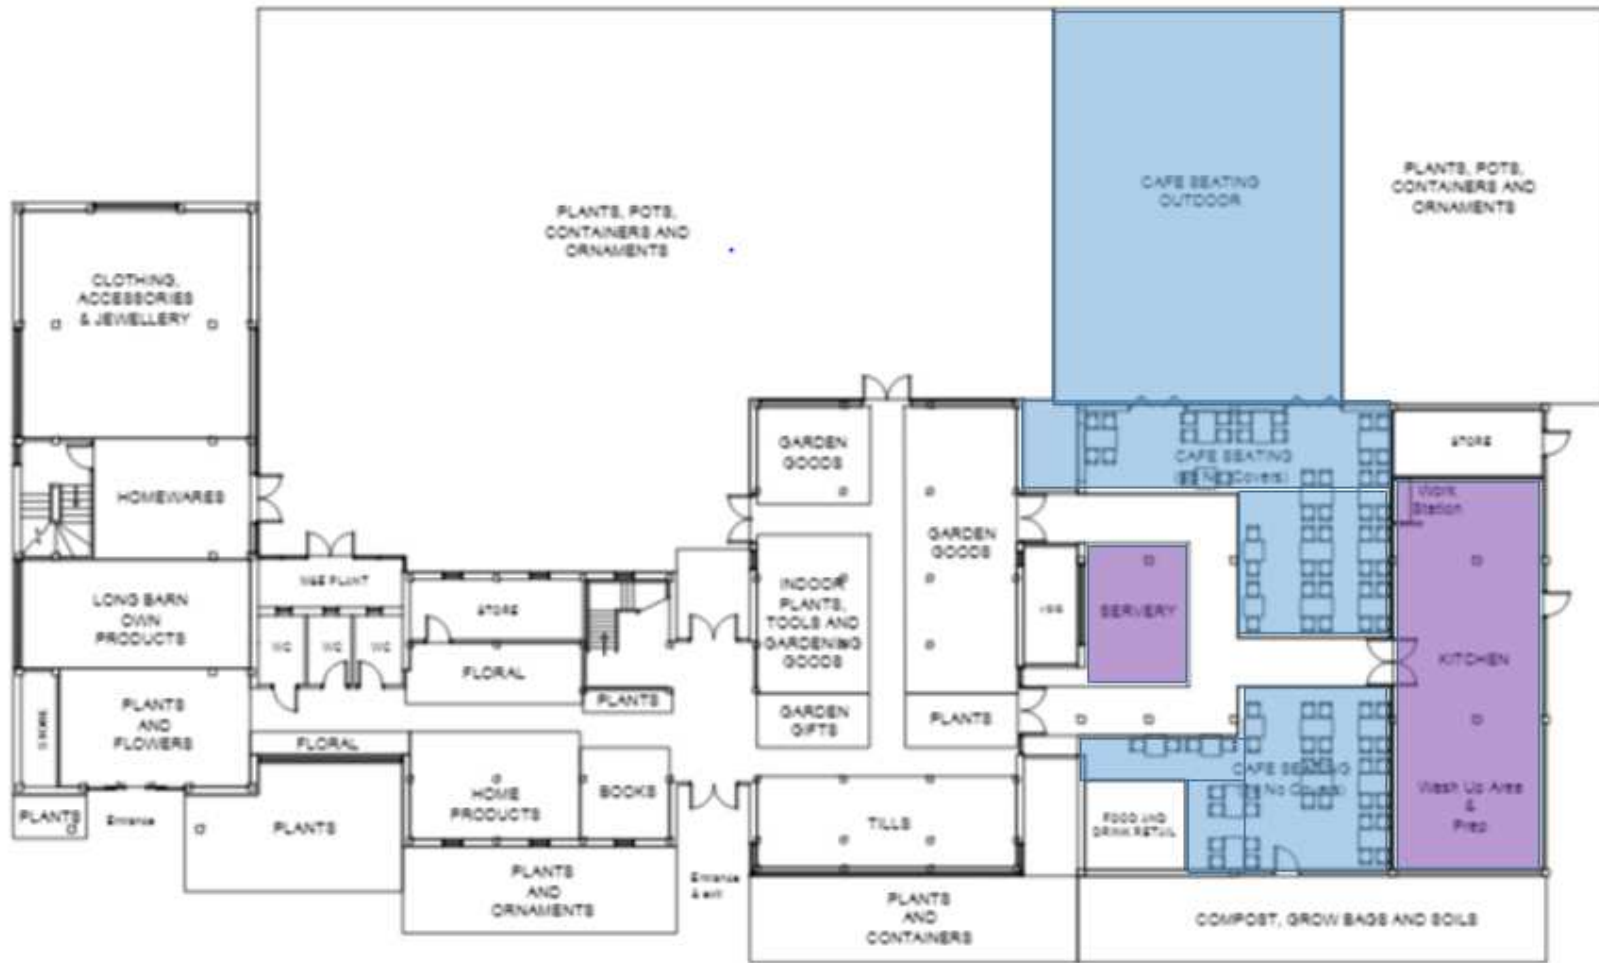

THE LONG BARN, OLD SHEEP FAIR, BISHOPS SUTTON ROAD, ALRESFORD, SO24 9EJ.

EXISTING SITE PLAN

EXISTING SITE PLAN

PROPOSED FLOOR PLAN

PROPOSED FLOOR PLAN (COLOUR CODED)

Kitchen and Servery

Café seating

PHOTOS

KITCHEN

SERVERY

PHOTOS

SERVERY

SERVERY