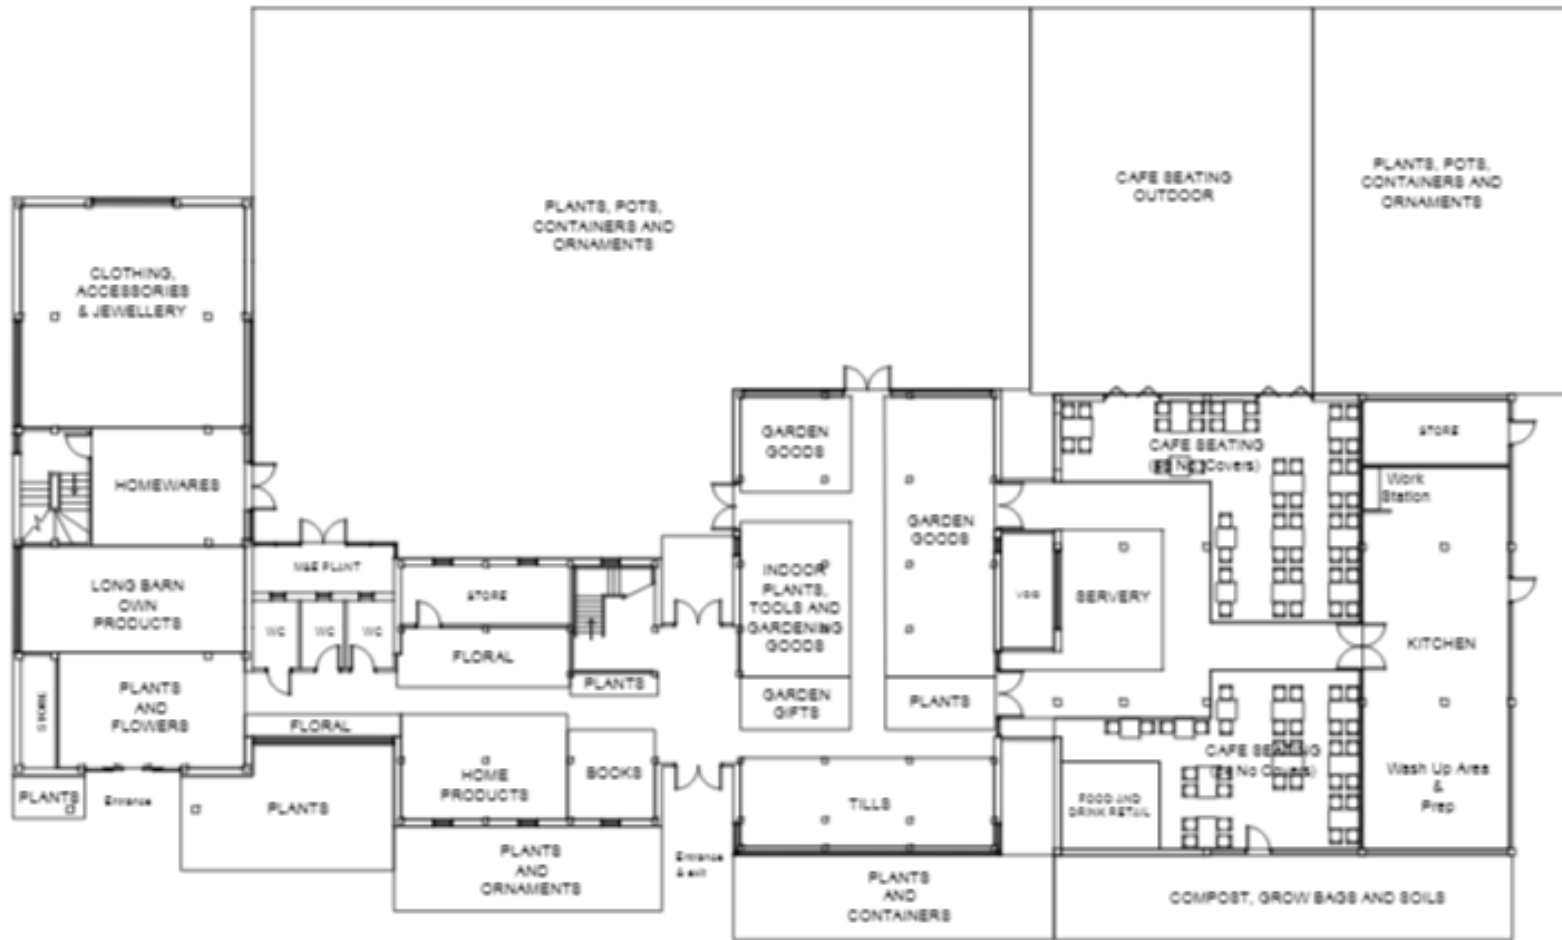

THE LONG BARN, OLD SHEEP FAIR, BISHOPS SUTTON ROAD, ALRESFORD, SO24 9EJ.

EXISTING SITE PLAN

EXISTING SITE PLAN

PROPOSED FLOOR PLAN

PROPOSED FLOOR PLAN (COLOUR CODED)

Kitchen and Servery

Café seating

PHOTOS

KITCHEN

SERVERY

PHOTOS

SERVERY

SERVERY