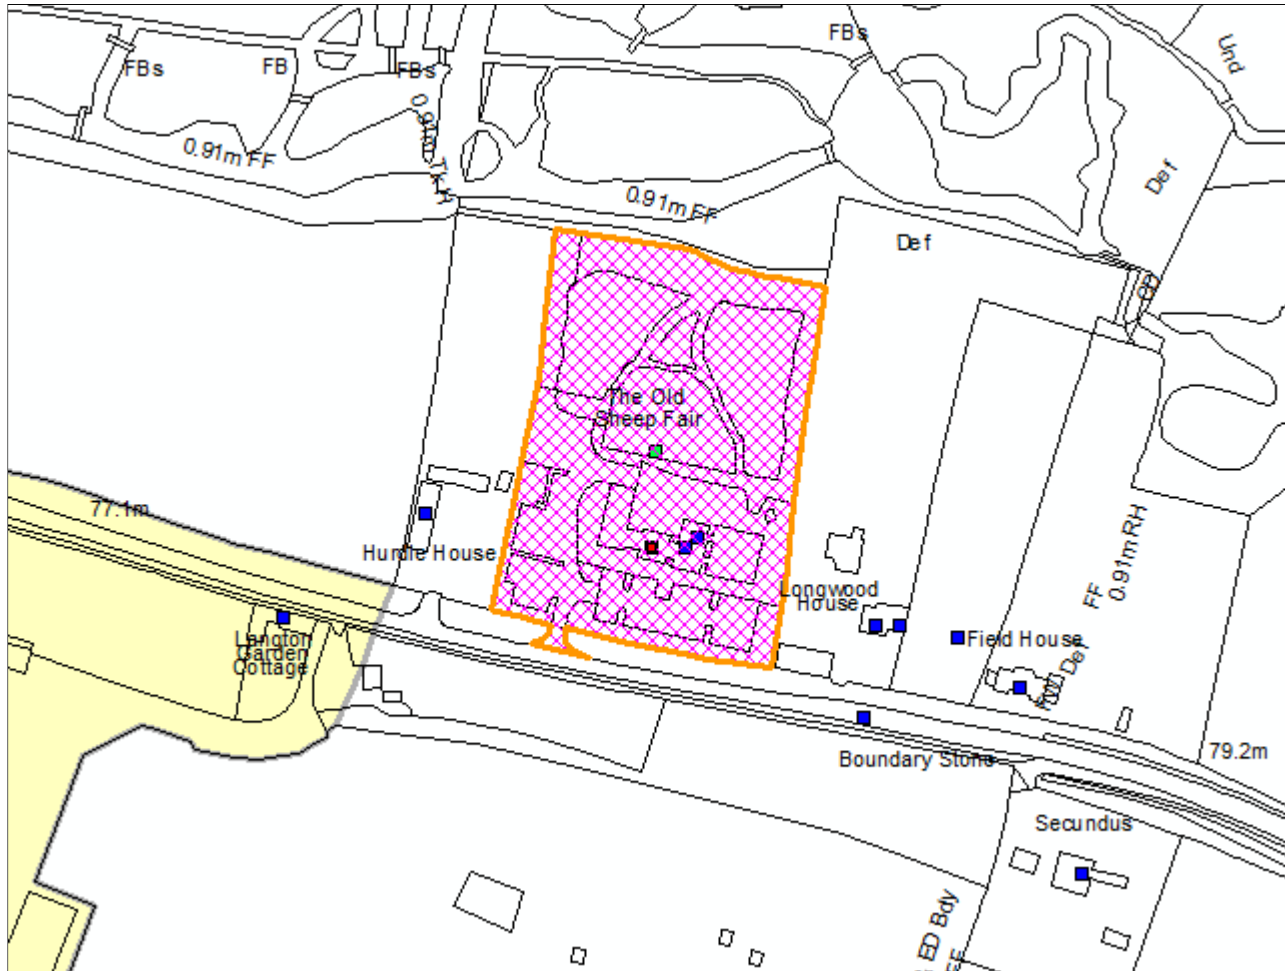

THE LONG BARN, OLD SHEEP FAIR, BISHOPS SUTTON ROAD, ALRESFORD, SO24 9EJ.

EXISTING SITE PLAN

EXISTING SITE PLAN

PROPOSED FLOOR PLAN

PROPOSED FLOOR PLAN (COLOUR CODED)

Kitchen and Servery

Café seating

PHOTOS