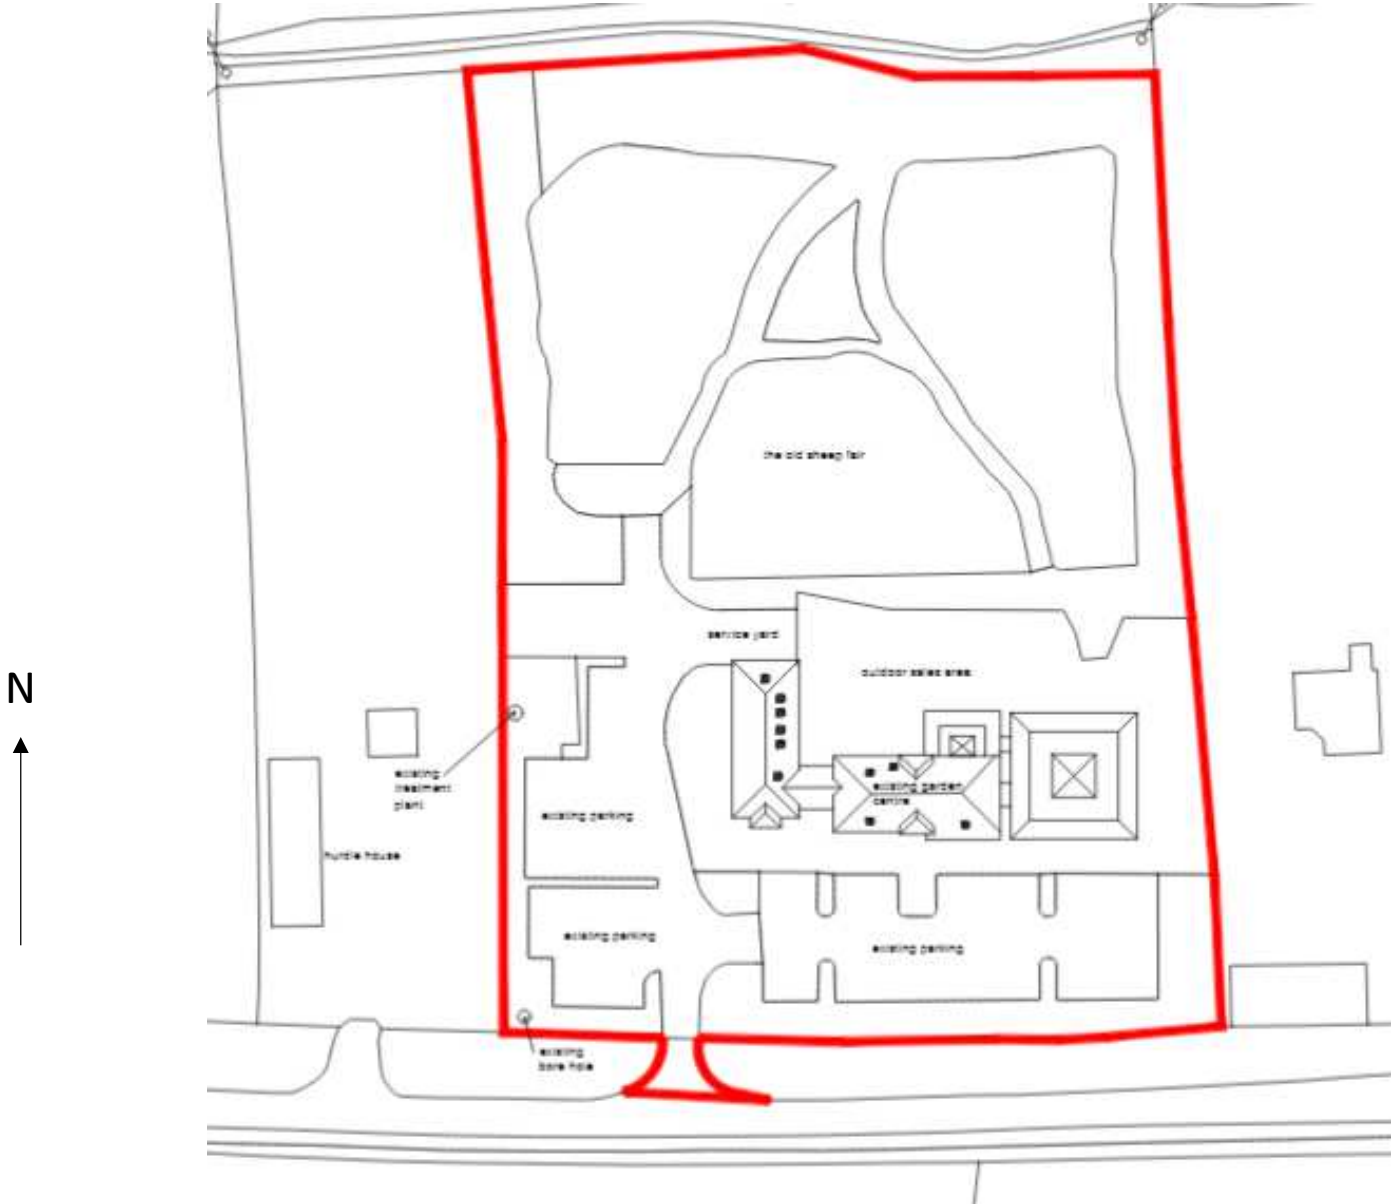

THE LONG BARN, OLD SHEEP FAIR, BISHOPS SUTTON ROAD, ALRESFORD, SO24 9EJ.

EXISTING SITE PLAN

EXISTING SITE PLAN

PROPOSED FLOOR PLAN

PROPOSED FLOOR PLAN (COLOUR CODED)

Kitchen and Servery

Café seating

PHOTOS